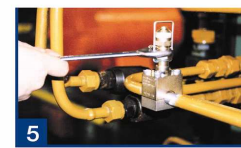

Take only 3 minutes  
to install.  
Immediately ready for use

For all pipes-Ø  
10-42 mm  
3/8"-2" Tube (external-Ø)  
1/4"-3" Pipe (internal-Ø)

Special versions for  
stainless steel pipes available  
upon request

**serv-Clip 1**

for mounting on pressurized pipes

**serv-Clip 2**

for mounting on non-pressurized pipes

place of installation

screw down  
clamp bolts

place of installation

plunge the needle

remove paint

plunge the needle

remove paint and  
clean pipe

remove stirrup  
and needle

clean pipe

ready to measure

clamp SC onto  
pipe

screw valve

clamp SC onto  
pipe

screw down  
clamp bolts

ready to measure

[www.servclip.com](http://www.servclip.com)

Bolender  
Maschinenkonstruktion GmbH  
Sedanstr. 41  
58089 Hagen-Germany

Tel. (+49) (0) 23 31 30 639-0  
Fax (+49) (0) 23 31 30 639-11